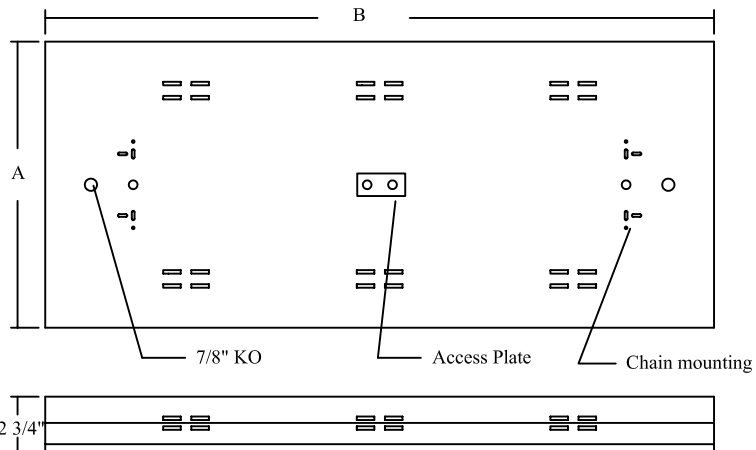

Options

- AL = Acrylic Lens
- DF = Door Frame
- LP = Lamps Installed
- OS = Occupancy Sensor
- PL = 1/16" Polycarbonate Lens
- 9WG = 9 GA Wire Guard
- 6WG = 6 GA Wire Guard
- SM = Stem Mount
- Consult factory for other options

Shown with optional wire guard

Nominal Dimensions

Model	12	14	17	19	22	24	26	27	28	29
A	12"	14"	17"	19"	24"	24"	17"	30"	24"	17"
B	48"	48"	48"	48"	24"	48"	60"	48"	96"	96"

Dimensions subject to change without notice

Custom Sizes Available

SPECIFICATIONS

Materials: Chassis - 20 gauge cold rolled steel.

Reflector - Hi-Gloss White or Miro IV specular aluminum

Finish: Chassis Exterior - white baked enamel.

Electrical: Thermally protected class "P" ballast C.B.M. approved. Non PCB. If K.O. is within 3" of ballast, use wire suitable for at least 90degrees.