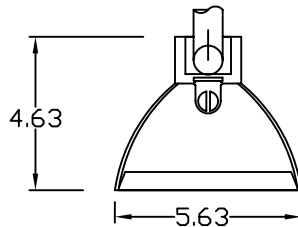

TL4 T5 High Bay

Linear Direct

Pendant

Premium Direct linear lighting.
 Pendant mounted with up to 75° rotation
 Large area light distribution intended for retail,
 showroom, product highlighting.
 Can be modified to suit damp locations

FIXTURE TYPE	VOLTS
JOB INFORMATION	

Ordering Information

TL4	<input type="text"/>	<input type="text"/>	<input type="text"/>	<input type="text"/>	<input type="text"/>	<input type="text"/>	<input type="text"/>
	Nominal Size	Lamp Quantity	Lamp Output	Voltage	Ballast	Pendant Stem	Options
	2 = 24"	2	14W 17W	120V	IS = Instant Start	18"	AL = Acrylic Lens
	3 = 36"	3	21W 24W	220V	RS = Rapid Start	24"	BFW = 1" Baffle (white)
	4 = 46"	4	25W 28W	347V	PS = Programmed Start	36"	BFS = 1" Baffle (silver)
	6 = 72"	6	32W 39W			48"	PL = Polycarbonate Lens
	8 = 92"		54W			60"	WG = Wire Guard
						72"	Consult factory for other options

SPECIFICATIONS

Materials: Chassis - 22 ga. cold rolled steel

Reflector - Miro 4 specular aluminum

Finish: Chassis Exterior - Hi-Gloss Powder coated white. Custom colors available.

Electrical: All wiring is non hygroscopic. Thermally protected class "P" ballast C.B.M. approved. Non PCB. If K.O. is within 3" of ballast, use wire suitable for at least 90 degrees.