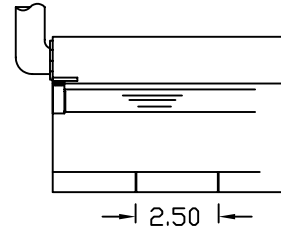

TL4 T5 High Bay

Linear Direct

Pendant

Premium Direct linear lighting.
 Pendant mounted with up to 75° rotation
 Large area light distribution intended for retail,
 showroom, product highlighting.
 Can be modified to suit damp locations

FIXTURE TYPE	VOLTS
JOB INFORMATION	

Ordering Information

TL4	<input type="text"/>	<input type="text"/>	<input type="text"/>	<input type="text"/>	<input type="text"/>	<input type="text"/>	<input type="text"/>
	Nominal Size	Lamp Quantity	Lamp Output	Voltage	Ballast	Pendant Stem	Options
	2 = 24"	2	14W 17W	120V	IS = Instant Start	18"	AL = Acrylic Lens
	3 = 36"	3	21W 24W	220V	RS = Rapid Start	24"	BFW = 1" Baffle (white)
	4 = 46"	4	25W 28W	347V	PS = Programmed Start	36"	BFS = 1" Baffle (silver)
	6 = 72"	6	32W 39W			48"	PL = Polycarbonate Lens
	8 = 92"		54W			60"	WG = Wire Guard
						72"	Consult factory for other options

SPECIFICATIONS

Materials: Chassis - 22 ga. cold rolled steel

Reflector - Miro 4 specular aluminum

Finish: Chassis Exterior - Hi-Gloss Powder coated white. Custom colors available.

Electrical: All wiring is non hygroscopic. Thermally protected class "P" ballast C.B.M. approved. Non PCB. If K.O. is within 3" of ballast, use wire suitable for at least 90 degrees.