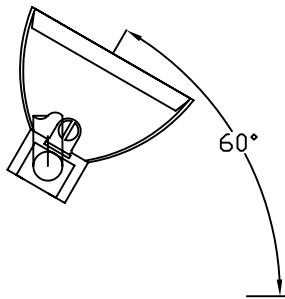

TL4 T5 High Bay

Linear Direct

Pendant

Premium Direct linear lighting.
 Pendant mounted with up to 75° rotation
 Large area light distribution intended for retail,
 showroom, product highlighting.
 Can be modified to suit damp locations

FIXTURE TYPE	VOLTS
JOB INFORMATION	

Ordering Information

TL4	<input type="text"/>	<input type="text"/>	<input type="text"/>	<input type="text"/>	<input type="text"/>	<input type="text"/>	<input type="text"/>
	Nominal Size	Lamp Quantity	Lamp Output	Voltage	Ballast	Pendant Stem	Options
	2 = 24"	2	14W 17W	120V	IS = Instant Start	18"	AL = Acrylic Lens
	3 = 36"	3	21W 24W	220V	RS = Rapid Start	24"	BFW = 1" Baffle (white)
	4 = 46"	4	25W 28W	347V	PS = Programmed Start	36"	BFS = 1" Baffle (silver)
	6 = 72"	6	32W 39W			48"	PL = Polycarbonate Lens
	8 = 92"		54W			60"	WG = Wire Guard
						72"	Consult factory for other options

SPECIFICATIONS

Materials: Chassis - 22 ga. cold rolled steel

Reflector - Miro 4 specular aluminum

Finish: Chassis Exterior - Hi-Gloss Powder coated white. Custom colors available.

Electrical: All wiring is non hygroscopic. Thermally protected class "P" ballast C.B.M. approved. Non PCB. If K.O. is within 3" of ballast, use wire suitable for at least 90 degrees.