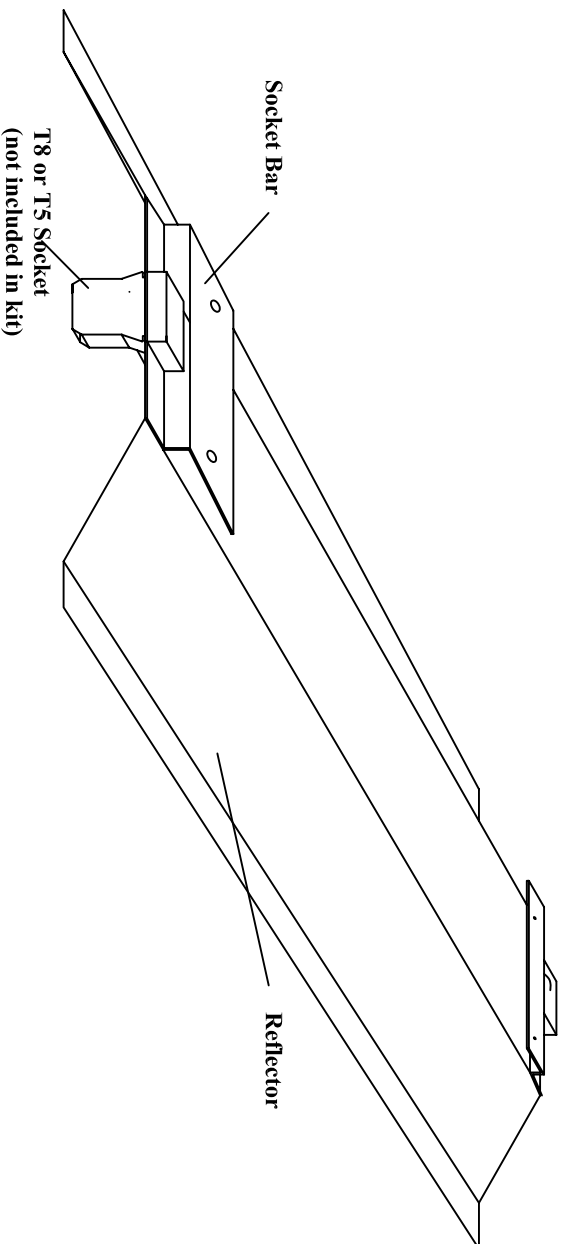

RETROFIT COMPONENTS

4FT 1 or 2 LIGHT Kit

- 1 x 4ft Reflector
- 2 x 1/2 It End Plate

8FT 1 or 2 LIGHT Tandem Kit

- 2 x 4ft Reflector
- 2 x 1/2 It End Plate
- 1 x 1/2 It Center Plate

Available Reflector Materials

- Lighting White
- Hi Performance White
- Specular Silver
- Miro IV

Field Dimensions Required

A = _____

B = _____

C = _____

For best performance and ease of installation, it is recommended that a sample fixture be supplied to match existing mounting details