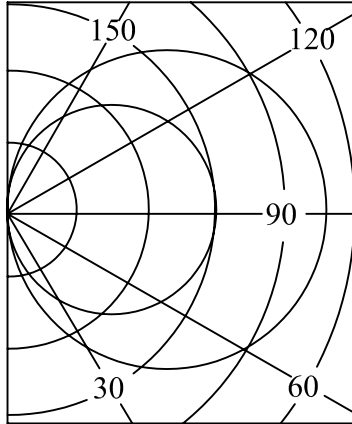

TRA

Custom Recessed Wall / Ceiling

Security / Dustproof / Jetproof

FIXTURE TYPE	VOLTS
JOB INFORMATION	

Ordering Information

TRA

Diameter
6"
8"
9"

Lens
Fixture Side
A12 = .125 Prismatic Acrylic
A18 = .187 Prismatic Acrylic
P12 = .125 Prismatic Polycarbonate
P18 = .187 Prismatic Polycarbonate

Lens
Environment Side
CP12 = .125 Clear Polycarbonate
CP18 = .187 Clear Polycarbonate
CP25 = .250 Clear Polycarbonate
CP35 = .375 Clear Polycarbonate

# of Lamps
1
2

Lamp
Type
13w
18w
26w
A100

Voltage
120
347

Options
consult
factory