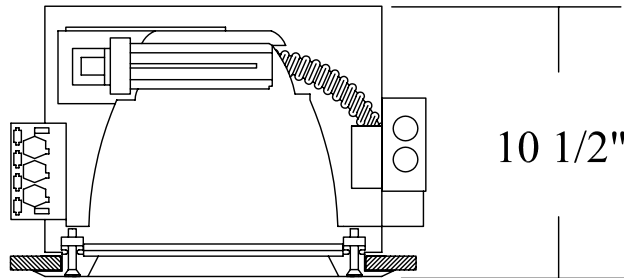

SPECIFICATIONS

Materials: Chassis - 18 ga cold rolled steel

Reflector: White high reflectance

Finish: Chassis Exterior - White baked powder paint. Other colors on request.

Electrical: All wiring is non hygroscopic. Thermally protected class "P" ballast C.B.M. approved. Non PCB. If K.O. is within 3" of ballast, use wire suitable for at least 90 degrees.

Lens: UV Stabilized and gasketed. Secured with tamper proof screws

Labels: cUL Listed